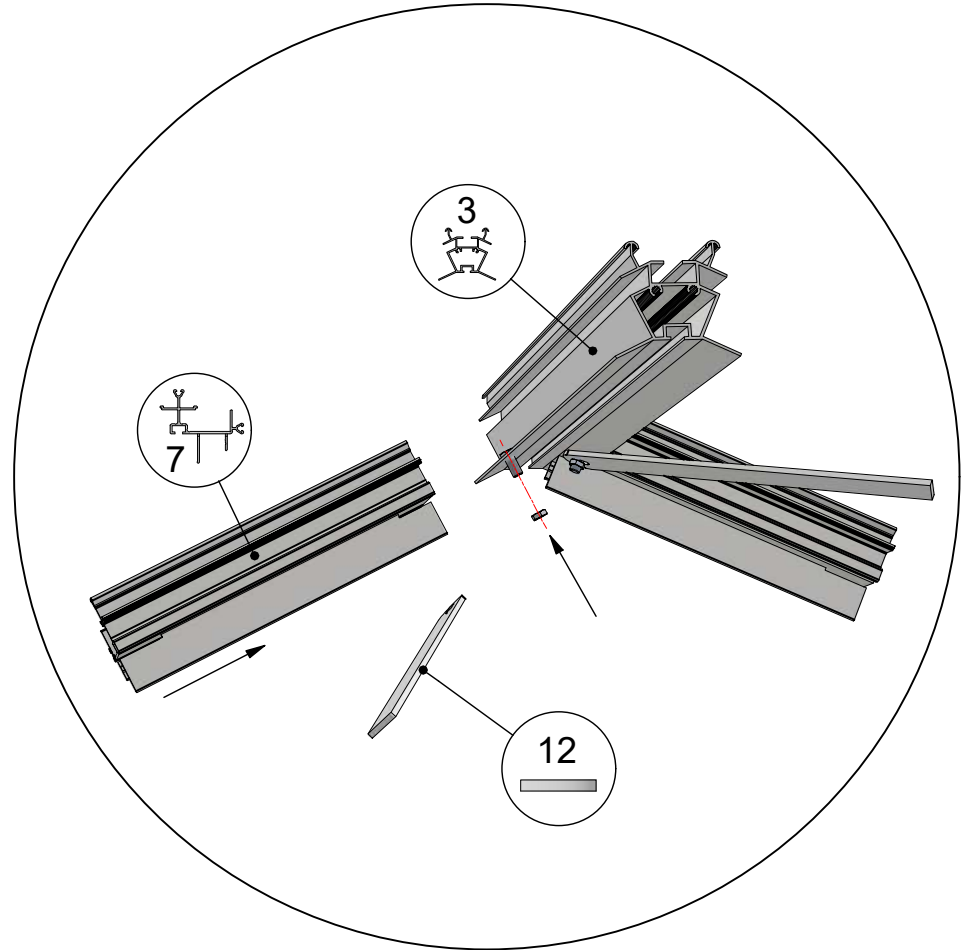

 = 8x40

 = 6x120

Ø = 8mm

100%  & 90° 

5

Euro-Classic T > 6,04 M

 = M6x12 (8x)

 = M6x12

 = M6x12

 = M6x12

 = M6x12

 = M6x12

 = M6x12

 = M6x12

 = 4,8x16

Ø = 4mm 

  = 4,8x16

Ø = 4mm 

 = M6x12

 = M6x12

 = M6x12

 = M6x16

 = M6x25

  = M6x25

Opgemaakt op 11/01/2023

8mm

 = 4,8x16

Ø= 4mm 

Geleenlaan 1 - 3600 Genk

ref: T-Classic-001 Rev. 05.10.2023

OCBS - 1148-CPR-20231003-989 (E)

EN 1090-1 EXC 1