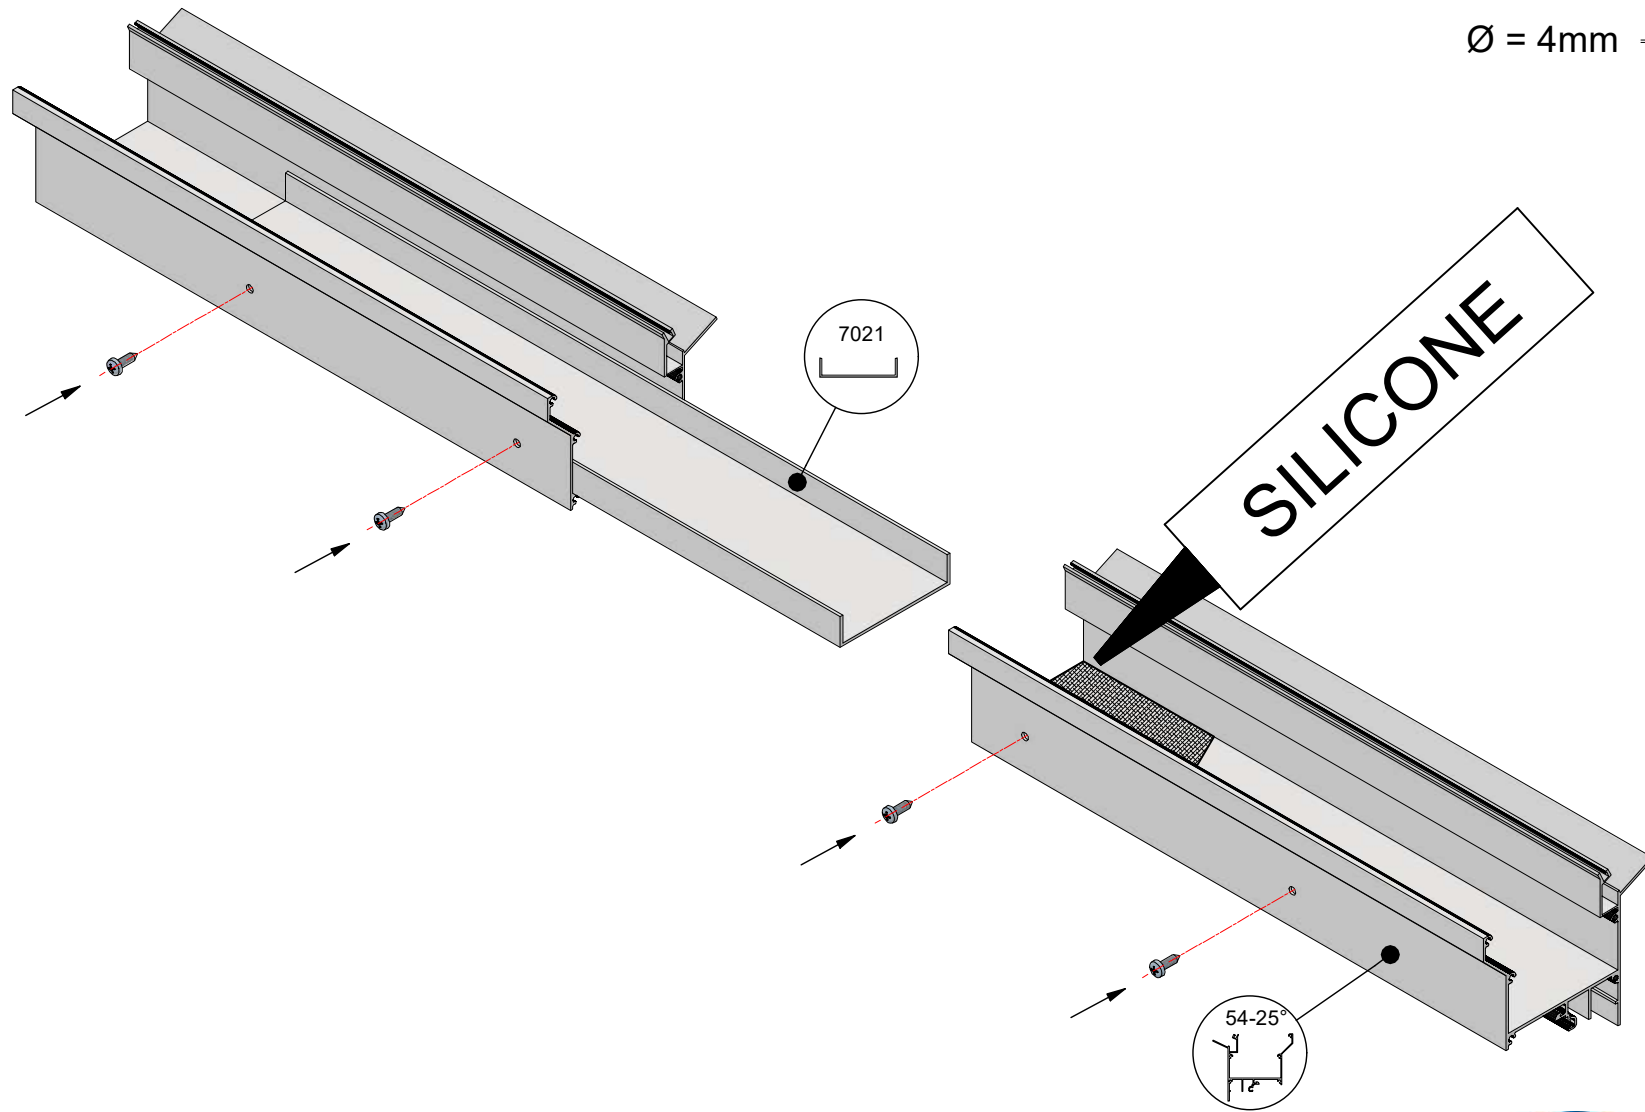

 = 8x40

 = 6x120

Ø = 8mm

100%  & 90° 

5

Euro-Classic T > 6,04 M

 = M6x12 (8x)

 = M6x12

 = M6x12 (12x)

 = M6x12 (6x)

 = M6x12 (4x)

Euro-Classic T > 6,04

 = M6x12

 = M6x12

 = M6x12 (2x)

 = M6x12

 = M6x12

 = M6x12

 = M6x12

 = M6x12

 = M6x12

 = M6x12

 = 4,8x16

Ø = 4mm 

30

 = M6x16

 = M6x25

 = M6x16

 = M6x25

 = M6x25

 = 4,8x16

Glass Dimensions Nv Euro-serre			Euro Classic T 2,36m					GlassH: 1850 1850						
Glass Size 730mm			Side			Door		Roof						
			1850 x 730	1850 x 573	1850 x 625	1850 x 360	1450 x 730	1250 x 730	1250 x 360	1250 x 625	825 x 730	425 x 730	m ²	m ²
Euro Classic T	2,36	x 3,80m	15	1	2	2	1	6	2	2	2	2	26,0	9,8
Euro Classic T	2,36	x 5,30m	19	1	2	2	1	9	2	2	3	3	31,4	13,4
Euro Classic T	2,36	x 6,77m	23	1	2	2	1	12	2	2	4	4	36,8	17,1
													9,86 m ²	